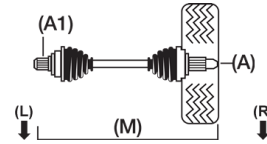

Landrover

kW

VIN

Rangerover Sport

4200	Rangerover Sport (Supercharged) 32v V8	C/off Road	02/05-on	287	A	ABS					OJ-1613 A29, B74, C28, D48		BT-TBA A, B, C
4400	Rangerover Sport 32v V8	C/off Road	02/05-on	220	A	ABS					OJ-1613 A29, B74, C28, D48		BT-TBA A, B, C

Lexus

300 (JZ)

3000	300 S,GS,Sport [90] Stub Shaft Required (ADP-VW-01)	Sal.	03/93-08/97	156	A	ABS	JZS147	2JZ-GE			OJ-0216 A30, B56, C34, D48	IJ-6253 A1-, B112, C34	BT-100 A26, B96, C90	BT-99 A26, B98, C64

400 (UC)

4000	400 LS	Sal.	06/90-08/92		A	ABS	UCF10	1UZ-FE			OJ-0216 A30, B56, C34, D48		BT-100 A26, B96, C90
4000	400 LS	Sal.	09/92-10/94		A	ABS	UCF10	1UZ-FE			OJ-0216 A30, B56, C34, D48		BT-100 A26, B96, C90
4000	400 LS	Sal.	11/94-on		A	ABS	UCF20	1UZ-FE			OJ-0216 A30, B56, C34, D48		BT-100 A26, B96, C90

RX 300

3000	RX 300 24v VVT-I 4X4	Suv.	10/00-05/03	148	A		MCU10W	1MZ-FE			OJ-0222 A30, B33.5/57, C24, D-NR		BT-NR A, B, C
3000	RX 300 24v VVT-I 4X4	Suv.	10/00-05/03	148	A	ABS	MCU10W	1MZ-FE			OJ-0253 A30, B33/59, C24, D48		BT-NR A, B, C

Mazda

121 (DA)

1100	121 L,LX 8v	Hat.	10/87-10/90	42	M/A		DA1	B1			OJ-0498 A24, B52, C19, D-NR		BT-23 A20, B94, C67
1100	121 L,LX 8v	Hat.	10/87-10/90	42	M/A	ABS	DA1	B1			OJ-0499 A24, B52, C19, D44		BT-23 A20, B94, C67
1300	121 GLX, LX, SR	Hat.	10/87-10/90	44	M/A		DA3	B3			OJ-0498 A24, B52, C19, D-NR		BT-23 A20, B94, C67
1300	121 GLX, LX, SR	Hat.	10/87-10/90	44	M/A	ABS	DA3	B3			OJ-0499 A24, B52, C19, D44		BT-23 A20, B94, C67
1300	121 8v	Hat.	04/89-10/90	40	M/A		DA	B3			OJ-0491 A24, B52, C19, D-NR		BT-23 A20, B94, C67

121 (DB)

1300	121 GLX 16v	Sal.	11/90-03/96	53	M		Fr. Ch. 158063	B3			OJ-0480 A24, B52, C19, D-NR		BT-23 A20, B94, C67
1300	121 GLX 16v	Sal.	11/90-03/96	53	M		DB (Up to Ch. 158062)	B3			OJ-0498 A24, B52, C19, D-NR		BT-23 A20, B94, C67
1300	121 GLX 16v	Sal.	11/90-03/96	53	A		DB	B3			OJ-0459 A24, B52, C21, D-NR		BT-27 A21.5, B88, C72.5
1300	121 GLX 16v	Sal.	11/90-03/96	53	A	ABS	DB	B3			OJ-0458 A24, B52, C21, D44		BT-27 A21.5, B88, C72.5