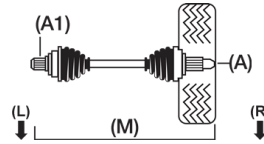

Hyundai

kW

VIN

(O)

(I)

Pony

1500	Pony GL, GLS	Sal.	01/90-01/95	62	M/A		HD,HA,HF	4G15	HY-8-11-106 A25, M906, A1-25, D		OJ-0601 A25, B50, C22, D-NR	BT-27 A21.5, B88, C72.5
1500	Pony GLSi 12v [164] French Market	Sal.	10/94-01/00	65	M/A		NU	G4EK	HY-8-11-106 A25, M906, A1-25, D		OJ-0601 A25, B50, C22, D-NR	BT-27 A21.5, B88, C72.5
1500	Pony GLSi 12v [164] French Market	Sal.	10/94-01/00	65	M/A	ABS	NU	G4EK	HY-8-11-106A A25, M906, A1-25, D29		OJ-0622 A25, B50, C22, D29	BT-27 A21.5, B88, C72.5

Santa Fe

2000	Santa Fe 16v	Suv.	08/01-on	99	M	ABS	SM	G4JP			OJ-0652 A27, B60, C26, D47	BT-100 A26, B96, C90
2000D	Santa Fe 16v CRDi 4X4 [34] (Front)	Suv.	04/01-on	83	M	ABS	SM	D4EA			OJ-0652 A27, B60, C26, D47	BT-100 A26, B96, C90
2000D	Santa Fe 16v CRDi	Suv.	08/01-on	83	M	ABS	SM	D4EA			OJ-0652 A27, B60, C26, D47	BT-100 A26, B96, C90
2000D	Santa Fe 16v CRDi 4X4 [34] (Front)	Suv.	08/03-on	92	M	ABS	SM	D4EA			OJ-0652 A27, B60, C26, D47	BT-100 A26, B96, C90
2200D	Santa Fe 16v CRDi 4X4 [34] (Front)	Suv.	10/05-on	110	M	ABS	SM	D4EA			OJ-TBA A, B, C, D-NR	BT-TBA A, B, C
2200D	Santa Fe 16v CRDi	Suv.	10/05-on	110	M	ABS	SM	D4EA			OJ-TBA A, B, C, D-NR	BT-TBA A, B, C
2400	Santa Fe 16v 4X4 [34] (Front)	Suv.	02/01-on	107	M	ABS	SM	G4JS-G			OJ-0632 A27, B60, C25, D47	BT-135 A27.5, B108, C90
2400	Santa Fe 16v	Suv.	02/01-on	100	M	ABS	SM	G4JS-G			OJ-0632 A27, B60, C25, D47	BT-135 A27.5, B108, C90
2400	Santa Fe 16v 4X4 [34] (Front)	Suv.	02/01-on	100	M	ABS	SM	G4JS-G			OJ-0632 A27, B60, C25, D47	BT-135 A27.5, B108, C90
2400	Santa Fe 16v	Suv.	02/01-on	107	M	ABS	SM	G4JS-G			OJ-0632 A27, B60, C25, D47	BT-135 A27.5, B108, C90
2700	Santa Fe 24v V6 4X4	Suv.	02/01-on	127	M	ABS	SM	G6BA			OJ-0632 A27, B60, C25, D47	BT-135 A27.5, B108, C90
2700	Santa Fe 24v V6 4X4 [34] (Front)	Suv.	10/05-on	139	M	ABS	SM	G6BA			OJ-TBA A, B, C, D-NR	BT-TBA A, B, C
2700	Santa Fe 24v V6	Suv.	10/05-on	139	M	ABS	SM	G6BA			OJ-TBA A, B, C, D-NR	BT-TBA A, B, C

Santamo

2000	Santamo 16v	Mpv.	05/99-on	102	M/A	ABS					OJ-TBA A, B, C, D-NR	BT-TBA A, B, C

S-Coupe

1500	S-Coupe 8v	Cou.	02/90-05/96	62	M/A		SLC	G4DJ, G15B			OJ-0601 A25, B50, C22, D-NR	BT-27 A21.5, B88, C72.5
1500	S-Coupe 12v Turbo	Cou.	04/91-05/96	85	M/A	ABS	SLC	G4EK-TC			OJ-0646 A25, B50, C23, D44	BT-26 A23, B93, C79
1500	S-Coupe 12v	Cou.	04/92-05/96	65	M/A	ABS	SLC	G4EK			OJ-0646 A25, B50, C23, D44	BT-26 A23, B93, C79

Sonata (EF Series)