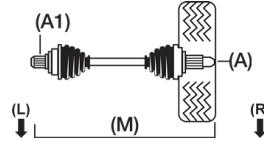

Mitsubishi

kW

VIN

(O)

(I)

Carisma (DA)

1900D	Carisma 8v Di-D	Sal.	09/00-12/04	75	M/A	ABS	DA5A	F9Q1			OJ-0655 A26, B54, C33, D43		BT-TBA A, B, C
1900D	Carisma 8v Di-D	Sal.	09/00-12/04	75	M/A	ABS	DA5A	F9Q1			OJ-0655 A26, B54, C33, D43		BT-TBA A, B, C
1900D	Carisma 8v Di-D	Sal.	09/00-12/04	85	M/A	ABS	DA5A	F9Q2			OJ-0655 A26, B54, C33, D43		BT-TBA A, B, C
2000	Carisma GT Evolution 16v 4X4 [34] (Front)	Sal.	11/99-12/04	206	M	ABS	DA				OJ-0619 A25, B54, C30, D43		BT-24 A25.5, B93, C78.5

Challenger

2500D	Challenger TD 4X4 [120] (Front) Japanese Production	Suv.	06/96-12/03	77	M/A		K94W	4D56T			OJ-0606 A28, B56, C25, D-NR		BT-21 A24.5, B102, C85
2800D	Challenger TD 4X4 [120] (Front) Japanese Production	Suv.	06/96-12/03	92	M/A		K97W	4M40			OJ-0606 A28, B56, C25, D-NR		BT-21 A24.5, B102, C85
2800D	Challenger TD 4X4 [120] (Front) Japanese Production	Suv.	08/97-12/03	102	A		K99W	4M40T			OJ-0606 A28, B56, C25, D-NR		BT-21 A24.5, B102, C85
3000	Challenger 24v V6 4X4 [120] (Front) Japanese Production	Suv.	06/96-12/03	136	A		K96W	6G72			OJ-0605 A28, B56, C27, D-NR		BT-21 A24.5, B102, C85
3000	Challenger 24v V6 4X4 [34] (Front)	Suv.	07/96-on	130	A		K90W, K96W	6G72			OJ-TBA A, B, C, D-NR		BT-TBA A, B, C
3500	Challenger Gdi 24v V6 4X4 [120] (Front) Japanese Production	Suv.	08/97-12/03	180	A		K99W	6G74			OJ-0605 A28, B56, C27, D-NR		BT-21 A24.5, B102, C85

Chariot

1800D	Chariot 8v	Mpv.	01/84-12/91	55	M		DO9W	4D65T			OJ-0602 A25, B50, C23, D-NR		BT-26 A23, B93, C79
2000	Chariot GLXi 16v	Mpv.	05/91-10/98	98	M/A		N33W	4G63			OJ-0608 A25, B54, C23, D-NR		BT-24 A25.5, B93, C78.5
2000D	Chariot 8v TD	Mpv.	06/92-10/98	60	M/A		N38W	4D68T			OJ-0608 A25, B54, C23, D-NR		BT-24 A25.5, B93, C78.5
2000D	Chariot 8v TD	Mpv.	06/92-10/98		M/A		N48W	4D68T			OJ-0608 A25, B54, C23, D-NR		BT-24 A25.5, B93, C78.5

Colt (Mk2)

1200	Colt EL, GL 8v	Hat.	02/84-09/86	40	M/A		C15	4G16			OJ-0601 A25, B50, C22, D-NR		BT-27 A21.5, B88, C72.5
1200	Colt EL, GL 8v	Hat.	09/86-04/88	44	M/A		C15	4G16			OJ-0601 A25, B50, C22, D-NR		BT-27 A21.5, B88, C72.5
1500	Colt GLX 8v	Hat.	09/84-06/86	55	M/A		C12A	4G15			OJ-0601 A25, B50, C22, D-NR		BT-27 A21.5, B88, C72.5
1500	Colt GLX 8v	Hat.	09/85-06/86	51	M/A		C12A	G15B			OJ-0601 A25, B50, C22, D-NR		BT-27 A21.5, B88, C72.5