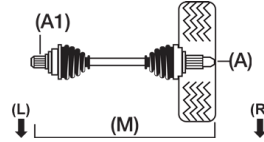

Daihatsu

kW

VIN

(O)

(I)

Move

1000	Move DVVT 3cyl. 12v [2] Check Internal Spline Count	Mpv.	06/01-on	43	M/A	L901	EJ-VE				OJ-0589 A24, B44, C20, D-NR		BT-23 A20, B94, C67
1000	Move DVVT 3cyl. 12v [2] Check Internal Spline Count	Mpv.	06/01-on	43	M/A	L901	EJ-VE				OJ-0586 A24, B44, C19, D-NR		BT-23 A20, B94, C67
1000	Move DVVT 3cyl. 12v [2] Check Internal Spline Count	Mpv.	06/01-on	43	M/A	ABS L901	EJ-VE				OJ-0565 A24, B44, C19, D38		BT-23 A20, B94, C67

Rocky

2000	Rocky 4X4 [34] (Front)	Suv.	04/84-09/87	66	M	F80,F85,F87	3Y				OJ-0572 A26, B27/42, C23, D-NR		BT-NR A, B, C
2000	Rocky 4X4 [34] (Front)	Suv.	09/87-on	66	M	F80,F85,F87	3Y				OJ-0572 A26, B27/42, C23, D-NR		BT-NR A, B, C
2800D	Rocky TD 4X4 [171] (Front) SWB	Suv.	09/84-12/93	67	M	F70	DL50, DL51				OJ-0572 A26, B27/42, C23, D-NR		BT-NR A, B, C
2800D	Rocky TD 4X4 [172] (Front) LWB	Suv.	09/84-12/93	67	M	F75	DL50, DL51				OJ-0571 A26, B42, C23, D-NR		BT-NR A, B, C
2800D	Rocky 4X4 [171] (Front) SWB	Suv.	09/84-12/93	54	M	F70	DL40, DL42				OJ-0572 A26, B27/42, C23, D-NR		BT-NR A, B, C
2800D	Rocky 4X4 [172] (Front) LWB	Suv.	09/84-12/93	54	M	F75	DL40, 42				OJ-0572 A26, B27/42, C23, D-NR		BT-NR A, B, C
2800D	Rocky TD 4X4 [34] (Front)	Suv.	09/86-12/93	67	M	F77	DL51				OJ-0572 A26, B27/42, C23, D-NR		BT-NR A, B, C
2800D	Rocky 4X4 [171] (Front) SWB	Suv.	01/94-12/95	54	M/A	F73	DL40, DL42				OJ-0569 A26, B62, C26, D-NR		BT-NR A, B, C
2800D	Rocky 4X4 [172] (Front) LWB	Suv.	01/94-12/95	54	M/A	F78	DL40, DL42				OJ-0572 A26, B27/42, C23, D-NR		BT-NR A, B, C
2800D	Rocky TD 4X4 [2] Check Internal Spline Count	Suv.	01/94-03/01	75	M/A	F73, F78	DL52				OJ-0573 A26, B42, C30, D-NR		BT-NR A, B, C
2800D	Rocky TD 4X4 [2] Check Internal Spline Count	Suv.	01/94-03/01	75	M/A	F73, F78	DL52				OJ-0569 A26, B62, C26, D-NR		BT-NR A, B, C
2800D	Rocky TD 4X4 [2] Check Internal Spline Count	Suv.	10/96-12/01	72	M/A	F73, F78	DL52				OJ-0573 A26, B42, C30, D-NR		BT-NR A, B, C
2800D	Rocky TD 4X4 [2] Check Internal Spline Count	Suv.	10/96-12/01	72	M/A	F73, F78	DL52				OJ-0569 A26, B62, C26, D-NR		BT-NR A, B, C

Sirion

1000	Sirion 3cyl. 12v	Hat.	04/98-09/00	41	M/A	M100	EJ-DE				OJ-0586 A24, B44, C19, D-NR		BT-23 A20, B94, C67