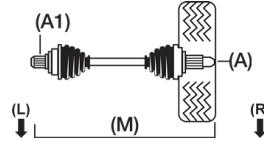

Daihatsu

kW

VIN

(O)

(I)

Cuore

800	Cuore 3cyl. [2] Check Internal Spline Count	Hat.	11/96-10/98	31	M/A	L5	EF-EL				OJ-0589 A24, B44, C20, D-NR		BT-23 A20, B94, C67
800	Cuore 3cyl. [2] Check Internal Spline Count	Hat.	11/96-10/98	31	M/A	L5	EF-EL				OJ-0586 A24, B44, C19, D-NR		BT-23 A20, B94, C67
800	Cuore 3cyl. [2] Check Internal Spline Count	Hat.	11/96-10/98	31	M/A	ABS L5	EF-EL				OJ-0565 A24, B44, C19, D38		BT-23 A20, B94, C67
1000	Cuore 3cyl. 12v	Hat.	10/98-05/03	41	M/A	L701	EJ-DE				OJ-0590 A24, B40, C19, D-NR		BT-23 A20, B94, C67

Cuore +

1000	Cuore DVVT 3cyl. 12v	Hat.	06/01-05/03	43	M/A	L701	EJ-VE				OJ-TBA A, B, C, D-NR		BT-TBA A, B, C
1000	Cuore DVVT 3cyl. 12v	Hat.	08/03-on	43	M/A	L251	EJ-VE				OJ-TBA A, B, C, D-NR		BT-TBA A, B, C

Feroza

1600	Feroza 16v	Suv.	05/89-12/93	63	M	F300	HD-C				OJ-0592 A24, B42, C22, D-NR		BT-23 A20, B94, C67
1600	Feroza 16v	Suv.	05/89-12/97	70	M	F300	HD-E				OJ-0592 A24, B42, C22, D-NR		BT-23 A20, B94, C67

Fourtrak

2000	Fourtrak 4X4 [34] (Front)	Suv.	02/85-04/93	65	M/A	F80, F85	3Y				OJ-0572 A26, B27/42, C23, D-NR		BT-NR A, B, C
2200	Fourtrak 4X4 [172] (Front) LWB	Suv.	01/91-12/93		M	F95	4Y				OJ-0572 A26, B27/42, C23, D-NR		BT-NR A, B, C
2200	Fourtrak 4X4 [172] (Front) LWB	Suv.	01/93-on		M	F98	4Y				OJ-TBA A, B, C, D-NR		BT-TBA A, B, C
2800D	Fourtrak 4X4 [171] (Front) SWB	Suv.	01/79-12/83	54	M	F50	DL				OJ-0572 A26, B27/42, C23, D-NR		BT-NR A, B, C
2800D	Fourtrak TD 4X4 [34] (Front)	Suv.	04/84-05/97	67	M	F70, F75	DL50				OJ-0572 A26, B27/42, C23, D-NR		BT-NR A, B, C
2800D	Fourtrak TD 4X4 [171] (Front) SWB	Suv.	04/84-05/97	67	M	F70, F75	DL51				OJ-0572 A26, B27/42, C23, D-NR		BT-NR A, B, C
2800D	Fourtrak 4X4 [34] (Front)	Suv.	02/85-on	54	M/A	F70, F75	DL40, DL42				OJ-0573 A26, B42, C30, D-NR		BT-NR A, B, C
2800D	Fourtrak TRK TDiC 4X4 [34] (Front)	Suv.	09/91-12/01	75	M/A	F73, F78	DL52				OJ-0573 A26, B42, C30, D-NR		BT-NR A, B, C
2800D	Fourtrak T3 TDiC 4X4 [34] (Front)	Suv.	05/93-12/01	72	M/A	F73, F78	DL52				OJ-0569 A26, B62, C26, D-NR		BT-NR A, B, C

Grand Move