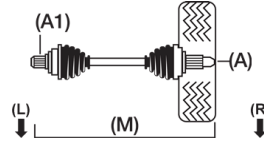

Hyundai

kW

VIN

Lantra (J1 Series)

1800	Lantra GLSi, Cdi 16v	Sal.	10/90-11/95	93	M		KF#R	G4CN			OJ-0602 A25, B50, C23, D-NR	BT-26 A23, B93, C79
1800	Lantra GLSi, Cdi 16v [1] Check ABS Ring Count	Sal.	10/90-11/95	93	M	ABS	KF#R	G4CN			OJ-0623 A25, B50, C23, D29	BT-26 A23, B93, C79
1800	Lantra GLSi, Cdi 16v	Sal.	10/90-11/95	93	A		KF#R	G4CN			OJ-0615 A25, B50, C30, D-NR	BT-24 A25.5, B93, C78.5
1800	Lantra GLSi, Cdi 16v	Sal.	10/90-11/95	93	A	ABS	KF#R	G4CN			OJ-0642 A25, B50, C30, D29	BT-24 A25.5, B93, C78.5
1800	Lantra GLSi, Cdi 16v [1] Check ABS Ring Count	Sal.	01/93-09/95	93	M	ABS	KF#R	G4CN			OJ-0646 A25, B50, C23, D44	BT-26 A23, B93, C79

Lantra (J2 Series)

1500	Lantra 12v [1] Check ABS Ring Count	Est.	04/97-09/00	65	M/A	ABS	J_2	G4EK, U4DK			OJ-0640 A25, B54, C23, D43	BT-24 A25.5, B93, C78.5
1500	Lantra 12v [1] Check ABS Ring Count	Est.	04/97-09/00	65	M/A	ABS	J_2	G4EK, U4DK			OJ-0642 A25, B50, C30, D29	BT-24 A25.5, B93, C78.5
1500	Lantra 12v [1] Check ABS Ring Count	Sal.	12/96-09/00	65	M/A	ABS	J_2	G4EK, U4DK			OJ-0640 A25, B54, C23, D43	BT-24 A25.5, B93, C78.5
1500	Lantra 12v [1] Check ABS Ring Count	Sal.	12/96-09/00	65	M/A	ABS	J_2	G4EK, U4DK			OJ-0642 A25, B50, C30, D29	BT-24 A25.5, B93, C78.5
1600	Lantra 16v	Est.	02/96-09/00	66	M	ABS	JF2R	G4GR			OJ-0646 A25, B50, C23, D44	BT-26 A23, B93, C79
1600	Lantra 16v	Est.	02/96-09/00	66	A	ABS	JF2R	G4GR			OJ-0650 (L) OJ-0643 (R) A25, B50, C30, D44 (L) A25, B50, C25, D44 (R)	BT-24 BT-21 A25.5, B93, C78.5 (L) A24.5, B102, C85 (R)
1600	Lantra 16v	Est.	02/96-09/00	84	M	ABS	J-2	4G61			OJ-0646 A25, B50, C23, D44	BT-26 A23, B93, C79
1600	Lantra 16v	Est.	02/96-09/00	84	A	ABS	J-2	4G61			OJ-0650 (L) OJ-0643 (R) A25, B50, C30, D44 (L) A25, B50, C25, D44 (R)	BT-24 BT-21 A25.5, B93, C78.5 (L) A24.5, B102, C85 (R)
1600	Lantra 16v	Sal.	11/95-09/00	66	M	ABS	JF2R	G4GR			OJ-0646 A25, B50, C23, D44	BT-26 A23, B93, C79
1600	Lantra 16v	Sal.	11/95-09/00	66	A	ABS	JF2R	G4GR			OJ-0650 (L) OJ-0643 (R) A25, B50, C30, D44 (L) A25, B50, C25, D44 (R)	BT-24 BT-21 A25.5, B93, C78.5 (L) A24.5, B102, C85 (R)
1600	Lantra 16v	Sal.	11/95-09/00	84	M	ABS	J-2	4G61			OJ-0646 A25, B50, C23, D44	BT-26 A23, B93, C79
1600	Lantra 16v	Sal.	11/95-09/00	84	A	ABS	J-2	4G61			OJ-0650 (L) OJ-0643 (R) A25, B50, C30, D44 (L) A25, B50, C25, D44 (R)	BT-24 BT-21 A25.5, B93, C78.5 (L) A24.5, B102, C85 (R)
1800	Lantra 16v	Sal.	11/95-09/00	94	M	ABS	J-2	G4GM			OJ-0646 A25, B50, C23, D44	BT-26 A23, B93, C79
1800	Lantra 16v	Sal.	11/95-09/00	94	A	ABS	J-2	G4GM			OJ-0643 A25, B50, C25, D44	BT-21 A24.5, B102, C85
1900D	Lantra	Est.	03/98-09/00	50	M/A	ABS	J_2	XUD9			OJ-0643 A25, B50, C25, D44	BT-21 A24.5, B102, C85