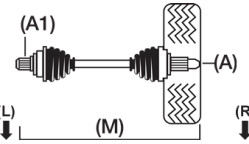

Ford

kW

VIN

(O)

(I)

Focus

1800D	Focus TDCi	Est.	03/01-11/04	85	M	ABS	DNW	F9DA, F9DB	FD-8-01-119 A25, M624, A1-26, D	FD-8-01-219 A25, M947, A1-26, D	OJ-1389 A25, B53, C24, DABS-NOJ	BT-268 A27.5, B110, C82
1800D	Focus TDCi	Est.	03/01-11/04	85	A	ABS	DNW	F9DA, F9DB			OJ-1389 A25, B53, C24, DABS-NOJ	BT-268 A27.5, B110, C82
1800D	Focus TDCi	Est.	09/02-11/04	74	M	ABS	DNW	FFDA	FD-8-01-118 A25, M639, A1-23, D	FD-8-01-218 A25, M933, A1-23, D	OJ-1389 A25, B53, C24, DABS-NOJ	BT-268 A27.5, B110, C82
1800D	Focus TDCi	Est.	09/02-11/04	74	A	ABS	DNW	FFDA			OJ-1389 A25, B53, C24, DABS-NOJ	BT-268 A27.5, B110, C82
1800D	Focus TDI, Tddi [200] MTX75 Gearbox	Hat.	10/98-11/04	66	M	ABS	DAW, DBW	C9DA/B/C	FD-8-01-119 A25, M624, A1-26, D	FD-8-01-219 A25, M947, A1-26, D	OJ-1669 A25, B53, C23, DABS-NOJ	BT-268 A27.5, B110, C82
1800D	Focus TDI, Tddi	Hat.	10/98-11/04	66	A	ABS	DAW, DBW	C9DA/B/C			OJ-1669 A25, B53, C23, DABS-NOJ	BT-268 A27.5, B110, C82
1800D	Focus DI, Tddi [200] MTX75 Gearbox	Hat.	08/99-11/04	55	M	ABS	DAW, DBW	BHDA,BHDB	FD-8-01-119 A25, M624, A1-26, D	FD-8-01-219 A25, M947, A1-26, D	OJ-1669 A25, B53, C23, DABS-NOJ	BT-268 A27.5, B110, C82
1800D	Focus DI, Tddi	Hat.	08/99-11/04	55	A	ABS	DAW, DBW	BHDA,BHDB			OJ-1669 A25, B53, C23, DABS-NOJ	BT-268 A27.5, B110, C82
1800D	Focus TDCi	Hat.	03/01-11/04	85	M	ABS	DAW, DBW	F9DA, F9DB	FD-8-01-119 A25, M624, A1-26, D	FD-8-01-219 A25, M947, A1-26, D	OJ-1389 A25, B53, C24, DABS-NOJ	BT-268 A27.5, B110, C82
1800D	Focus TDCi	Hat.	03/01-11/04	85	A	ABS	DAW, DBW	F9DA, F9DB			OJ-1389 A25, B53, C24, DABS-NOJ	BT-268 A27.5, B110, C82
1800D	Focus TDCi	Hat.	09/02-11/04	74	M	ABS	DAW, DBW	FFDA	FD-8-01-118 A25, M639, A1-23, D	FD-8-01-218 A25, M933, A1-23, D	OJ-1389 A25, B53, C24, DABS-NOJ	BT-268 A27.5, B110, C82
1800D	Focus TDCi	Hat.	09/02-11/04	74	A	ABS	DAW, DBW	FFDA			OJ-1389 A25, B53, C24, DABS-NOJ	BT-268 A27.5, B110, C82
1800D	Focus TDI, Tddi [200] MTX75 Gearbox	Sal.	02/99-11/04	66	M	ABS	DFW	C9DA/B/C	FD-8-01-119 A25, M624, A1-26, D	FD-8-01-219 A25, M947, A1-26, D	OJ-1669 A25, B53, C23, DABS-NOJ	BT-268 A27.5, B110, C82
1800D	Focus TDI, Tddi	Sal.	02/99-11/04	66	A	ABS	DFW	C9DA/B/C			OJ-1669 A25, B53, C23, DABS-NOJ	BT-268 A27.5, B110, C82
1800D	Focus TDCi	Sal.	03/01-11/04	85	M	ABS	DFW	F9DA, F9DB	FD-8-01-119 A25, M624, A1-26, D	FD-8-01-219 A25, M947, A1-26, D	OJ-1389 A25, B53, C24, DABS-NOJ	BT-268 A27.5, B110, C82
1800D	Focus TDCi	Sal.	03/01-11/04	85	A	ABS	DFW	F9DA, F9DB			OJ-1389 A25, B53, C24, DABS-NOJ	BT-268 A27.5, B110, C82
1800D	Focus TDCi	Sal.	09/02-11/04	74	M	ABS	DFW	FFDA	FD-8-01-118 A25, M639, A1-23, D	FD-8-01-218 A25, M933, A1-23, D	OJ-1389 A25, B53, C24, DABS-NOJ	BT-268 A27.5, B110, C82
1800D	Focus TDCi	Sal.	09/02-11/04	74	A	ABS	DFW	FFDA			OJ-1389 A25, B53, C24, DABS-NOJ	BT-268 A27.5, B110, C82