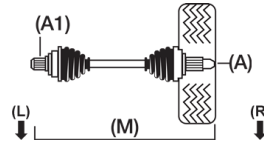

Opel

kW

VIN

Frontera A

2500D	Frontera A Sport TDS 4X4 [131] (Front) without Cap retainer	Suv.	09/96-10/98	85	M		52SUD2	25TDS (VM41B)			OJ-0309 A17, B53, C33, D-NR		BT-21 A24.5, B102, C85
2500D	Frontera A Sport TDS 4X4 [130] (Front) with Cap retainer	Suv.	09/96-10/98	85	M		52SUD2	25TDS (VM41B)			OJ-0310 A17, B53, C33, D-NR		BT-21 A24.5, B102, C85
2800D	Frontera A Sport TD 4X4 [131] (Front) without Cap retainer	Suv.	03/95-08/96	83	M		53SUD2	28TD (4JB1T)			OJ-0309 A17, B53, C33, D-NR		BT-21 A24.5, B102, C85
2800D	Frontera A Sport TD 4X4 [130] (Front) with Cap retainer	Suv.	03/95-08/96	83	M		53SUD2	28TD (4JB1T)			OJ-0310 A17, B53, C33, D-NR		BT-21 A24.5, B102, C85
2800D	Frontera A TD 4X4 [131] (Front) without Cap retainer	Suv.	03/95-08/98	83	M		5BMW4	28TD (4JB1T)			OJ-0309 A17, B53, C33, D-NR		BT-21 A24.5, B102, C85
2800D	Frontera A TD 4X4 [130] (Front) with Cap retainer	Suv.	03/95-08/98	83	M		5BMW4	28TD (4JB1T)			OJ-0310 A17, B53, C33, D-NR		BT-21 A24.5, B102, C85

Frontera B

2200	Frontera B 16v 4X4	Suv.	10/98-on	100	M		6B	X22SE, Y22SE			OJ-TBA A, B, C, D-NR		BT-TBA A, B, C
2200D	Frontera B 16v Dti 4X4 [34] (Front)	Suv.	10/98-09/02	85	M		6B	Y22DTH, X22DTH			OJ-0309 A17, B53, C33, D-NR		BT-21 A24.5, B102, C85
2200D	Frontera B 16v Dti 4X4 [34] (Front)	Suv.	09/02-on	88	M		6B	Y22DTH			OJ-0309 A17, B53, C33, D-NR		BT-21 A24.5, B102, C85
3200	Frontera B 24v 4X4 [33] (Rear)	Suv.	10/98-on	151	M		6B	Y32NE, 6VD1			OJ-TBA A, B, C, D-NR		BT-TBA A, B, C

Kadett

1000	Kadett		01/79-on		M/A						OJ-1326 A22, B52, C22, D-NR	IJ-6040 A1-22, B34.9, C22	BT-165 A19.3, B80, C76	BT-TBA A, B, C

Kadett E

1200	Kadett E	Est., Hat., Sal.	09/84-07/86	40	M/A			12SC			OJ-1326 A22, B52, C22, D-NR	IJ-6040 A1-22, B34.9, C22	BT-165 A19.3, B80, C76	BT-TBA A, B, C
1300	Kadett E	Est., Hat., Sal.	09/84-08/91	44	M/A			13N			OJ-1326 A22, B52, C22, D-NR	IJ-6040 A1-22, B34.9, C22	BT-165 A19.3, B80, C76	BT-TBA A, B, C
1600	Kadett E	Est., Hat., Sal.	09/86-08/91	55	M/A			E16NZ			OJ-1327 A33, B52, C25, D-NR	IJ-6040 A1-22, B34.9, C22	BT-98 A22, B83, C82	BT-106 A21.5, B96, C70