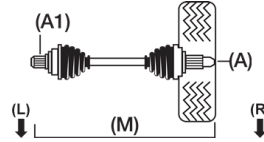

Ford

kW

VIN

Escort Mk6

1300	Escort	Est., Hat., Sal.	09/92-01/95	44	M		GAL	J4B, J6A			OJ-1619 A23, B60, C20, D-NR	IJ-6036 A1-23, B40, C22	BT-101 A21, B102, C70.5	BT-TBA A, B, C
1400	Escort	Est.	09/92-01/94	52	M	ABS	GAL	F6F, F6G			OJ-1622 A25, B56.5, C22, DABS-NOJ	IJ-6036 A1-23, B40, C22	BT-4 A22, B103, C78	BT-TBA A, B, C
1400	Escort	Hat.	09/92-01/95	52	M	ABS	GAL	F6F, F6G			OJ-1622 A25, B56.5, C22, DABS-NOJ	IJ-6036 A1-23, B40, C22	BT-4 A22, B103, C78	BT-TBA A, B, C
1600	Escort 16v	Est.	09/92-01/95	66	M	ABS	GAL	L1E			OJ-1622 A25, B56.5, C22, DABS-NOJ	IJ-6036 A1-23, B40, C22	BT-4 A22, B103, C78	BT-TBA A, B, C
1600	Escort 16v	Est.	01/94-01/95	65	M	ABS	GAL	L1H			OJ-1622 A25, B56.5, C22, DABS-NOJ	IJ-6036 A1-23, B40, C22	BT-4 A22, B103, C78	BT-TBA A, B, C
1600	Escort 16v	Hat.	09/92-01/95	66	M	ABS	GAL	L1E			OJ-1622 A25, B56.5, C22, DABS-NOJ	IJ-6036 A1-23, B40, C22	BT-4 A22, B103, C78	BT-TBA A, B, C
1600	Escort 16v	Hat.	01/94-01/95	65	M	ABS	GAL	L1H			OJ-1622 A25, B56.5, C22, DABS-NOJ	IJ-6036 A1-23, B40, C22	BT-4 A22, B103, C78	BT-TBA A, B, C
1600	Escort 16v	Sal.	08/93-01/95	66	M	ABS	GAL	L1E, L1K			OJ-1622 A25, B56.5, C22, DABS-NOJ	IJ-6036 A1-23, B40, C22	BT-4 A22, B103, C78	BT-TBA A, B, C
1600	Escort 16v	Sal.	01/94-01/95	65	M	ABS	GAL	L1H			OJ-1622 A25, B56.5, C22, DABS-NOJ	IJ-6036 A1-23, B40, C22	BT-4 A22, B103, C78	BT-TBA A, B, C
1800	Escort 16v	Est.	09/93-01/95	77	M		GAL	RDA			OJ-1622 A25, B56.5, C22, DABS-NOJ		BT-4 A22, B103, C78	
1800	Escort 16v	Hat.	09/92-01/95	77	M		GAL	RDA			OJ-1622 A25, B56.5, C22, DABS-NOJ		BT-4 A22, B103, C78	
1800	Escort XR3i 16v [200] MTX75 Gearbox	Hat.	09/92-01/95	96	M		GAL	RQB			OJ-1686 A25, B56.5, C25, DABS-NOJ		BT-188 A22, B110, C89	
1800	Escort XR3i 16v 4X4 [34] (Front)	Hat.	08/93-01/95	96	M		GAL	RQB			OJ-1686 A25, B56.5, C25, DABS-NOJ		BT-188 A22, B110, C89	
1800	Escort 16v	Sal.	09/93-01/95	77	M		GAL	RDA			OJ-1622 A25, B56.5, C22, DABS-NOJ		BT-4 A22, B103, C78	
1800D	Escort	Est.	09/92-01/95	44	M	ABS	GAL	RTH			OJ-1622 A25, B56.5, C22, DABS-NOJ	IJ-6036 A1-23, B40, C22	BT-4 A22, B103, C78	BT-TBA A, B, C
1800D	Escort TD	Est.	02/93-01/95	66	M		GAL	RFK, RFD			OJ-1686 A25, B56.5, C25, DABS-NOJ		BT-188 A22, B110, C89	
1800D	Escort	Hat.	09/92-01/95	44	M	ABS	GAL	RTE, RTF, RTH			OJ-1622 A25, B56.5, C22, DABS-NOJ	IJ-6036 A1-23, B40, C22	BT-4 A22, B103, C78	BT-TBA A, B, C
1800D	Escort TD [200] MTX75 Gearbox	Hat.	02/93-01/95	66	M		GAL	RFS, RFK, RFD			OJ-1686 A25, B56.5, C25, DABS-NOJ		BT-188 A22, B110, C89	
1800D	Escort	Sal.	08/93-01/95	44	M	ABS	GAL	RTE, RTF, RTH			OJ-1622 A25, B56.5, C22, DABS-NOJ	IJ-6036 A1-23, B40, C22	BT-4 A22, B103, C78	BT-TBA A, B, C