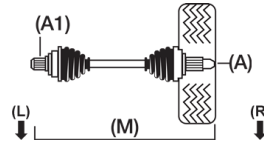

Mitsubishi

kW

VIN

Delica (LCV)

2400	Delica 8v	Van	01/87-on	84	M/A	P24W	4G64				OJ-0606 A28, B56, C25, D-NR		BT-21 A24.5, B102, C85
2500D	Delica TD 4X4 [34] (Front)	Van	01/87-on	62	M/A	P35W	4D56T				OJ-0606 A28, B56, C25, D-NR		BT-21 A24.5, B102, C85

L200 (LCV)

2000	L200 8v	Pick-up	06/96-on	90	M/A	K62T	4G63				OJ-0606 A28, B56, C25, D-NR		BT-21 A24.5, B102, C85
2400	L200 8v 4X4 [34] (Front)	Pick-up	06/96-on	97	M/A	K75T					OJ-0606 A28, B56, C25, D-NR		BT-21 A24.5, B102, C85
2500D	L200 8v 4X4 [34] (Front)	Pick-up	12/87-05/93	51	M/A	K24T	4D56				OJ-0606 A28, B56, C25, D-NR		BT-21 A24.5, B102, C85
2500D	L200 8v TD 4X4 [34] (Front)	Pick-up	11/92-08/97	64	M/A	K34T	4D56T				OJ-0606 A28, B56, C25, D-NR		BT-21 A24.5, B102, C85
2500D	L200 8v	Pick-up	06/96-03/02	55	M/A	K64T	4D56				OJ-0606 A28, B56, C25, D-NR		BT-21 A24.5, B102, C85
2500D	L200 8v TD 4X4 [34] (Front)	Pick-up	06/96-on	73	M/A	K74T	4D56T				OJ-0606 A28, B56, C25, D-NR		BT-21 A24.5, B102, C85
2500D	L200 8v TD 4X4 [34] (Front)	Pick-up	09/01-on	85	M/A	K74T	4D56T				OJ-0606 A28, B56, C25, D-NR		BT-21 A24.5, B102, C85
2500D	L200 8v TD 4X4 [34] (Front)	Pick-up	11/01-on	74	M/A	K74T	4D56T				OJ-0606 A28, B56, C25, D-NR		BT-21 A24.5, B102, C85
2500D	L200 8v TD 4X4 [34] (Front)	Pick-up	08/03-on	98	M/A	K74T	4D56T				OJ-0606 A28, B56, C25, D-NR		BT-21 A24.5, B102, C85

L300 (LCV)

2000	L300 8v 4X4 [34] (Front)	Bus	12/86-09/96	65	M/A	P23	4G63				OJ-0606 A28, B56, C25, D-NR		BT-21 A24.5, B102, C85
2500D	L300 8v TD 4X4 [34] (Front)	Bus	11/88-09/96	65	M/A	P25	4D56T				OJ-0606 A28, B56, C25, D-NR		BT-21 A24.5, B102, C85

Strada (LCV)

2500D	Strada 4X4 [34] (Front)	Pick-up	06/96-on	85	M/A	K74T	4D56T				OJ-0606 A28, B56, C25, D-NR		BT-21 A24.5, B102, C85

Moskvitch

Aleko

1600	Aleko	Hat.	01/89-12/97		M/A						OJ-1421 A25, B52, C25, D-NR	IJ-6043 A1-, B100, C25	BT-98 A22, B83, C82	BT-177 A20.5, B107, C100
1700	Aleko	Hat.	01/89-12/97		M/A						OJ-1421 A25, B52, C25, D-NR	IJ-6043 A1-, B100, C25	BT-98 A22, B83, C82	BT-177 A20.5, B107, C100
1800D	Aleko	Hat.	01/89-12/97		M/A						OJ-1421 A25, B52, C25, D-NR	IJ-6043 A1-, B100, C25	BT-98 A22, B83, C82	BT-177 A20.5, B107, C100
1900D	Aleko	Hat.	01/89-12/97		M/A						OJ-1421 A25, B52, C25, D-NR	IJ-6043 A1-, B100, C25	BT-98 A22, B83, C82	BT-177 A20.5, B107, C100

Nissan