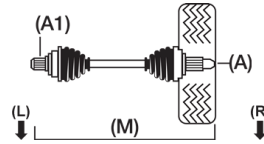

Audi

kW

VIN

100 Avant Quattro (A4, C4)

2600	100 Avant Quattro 12v 4X4 [34] (Front)	Est.	07/92-06/94	110	M	ABS	4A, C4	ABC			OJ-1684 A38, B59.4, C30, D45	IJ-6057 A1-, B100, C33	BT-148 A23, B90, C84	BT-173 A18, B117, C100
2600	100 Avant Quattro 12v 4X4 [34] (Front)	Est.	07/92-06/94	110	A	ABS	4A, C4	ABC			OJ-1684 A38, B59.4, C30, D45		BT-148 A23, B90, C84	
2600	100 Avant Quattro 12v 4X4 [33] (Rear)	Est.	07/92-06/94	110	M/A	ABS	4A, C4	ABC			OJ-1742 A38, B59.6, C25, D45	IJ-6057 A1-, B100, C33	BT-148 A23, B90, C84	BT-173 A18, B117, C100

100 Avant S4 Quattro (A4, C4)

2200	100 Avant S4 Quattro 20v Turbo 4X4 [34] (Front)	Est.	09/91-06/94	169	M	ABS	4A, C4	AAN			OJ-1681 A38, B59.5, C27, D45	IJ-6042 A1-, B108, C28	BT-109 A26, B89, C94	BT-171 A25, B124, C107.8
2200	100 Avant S4 Quattro 20v Turbo 4X4 [34] (Front)	Est.	09/91-06/94	169	A	ABS	4A, C4	AAN			OJ-1681 A38, B59.5, C27, D45		BT-109 A26, B89, C94	
4200	100 Avant S4 Quattro 32v V8 4X4 [34] (Front)	Est.	10/92-06/94	206	M	ABS	4A, C4	ABH			OJ-1681 A38, B59.5, C27, D45	IJ-6042 A1-, B108, C28	BT-109 A26, B89, C94	BT-171 A25, B124, C107.8
4200	100 Avant S4 Quattro 32v V8 4X4 [34] (Front)	Est.	10/92-06/94	206	A	ABS	4A, C4	ABH			OJ-1681 A38, B59.5, C27, D45		BT-109 A26, B89, C94	
4200	100 Avant S4 Quattro 32v V8 4X4 [33] (Rear)	Est.	10/92-06/94	206	A	ABS	4A, C4	ABH			OJ-1683 A38, B59.5, C28, D45	IJ-6042 A1-, B108, C28	BT-148 A23, B90, C84	BT-171 A25, B124, C107.8

100 Quattro (44, C3)

1800	100 Quattro 8v 4X4 [34] (Front)	Sal.	10/84-07/88	66	M		Up to Ch. 44-J-200099	JW, NP			OJ-1315 A26, B56.5, C25, D-NR	IJ-6042 A1-, B108, C28	BT-98 A22, B83, C82	BT-171 A25, B124, C107.8
1800	100 Quattro 8v 4X4 [34] (Front)	Sal.	10/84-07/88	66	M		Up to Ch. 44-J-200099	JW, NP			OJ-1659 A26, B56.5, C25, D96	IJ-6042 A1-, B108, C28	BT-98 A22, B83, C82	BT-171 A25, B124, C107.8
1800	100 Quattro 8v 4X4 [34] (Front)	Sal.	10/84-07/88	66	M		Fr. Ch. 44-J-200100	JW, NP			OJ-1743 A38, B59.5, C25, D-NR	IJ-6057 A1-, B100, C33	BT-148 A23, B90, C84	BT-173 A18, B117, C100
1800	100 Quattro 8v 4X4 [34] (Front)	Sal.	10/84-07/88	66	M	ABS	Fr. Ch. 44-J-200100	JW, NP			OJ-1742 A38, B59.6, C25, D45	IJ-6057 A1-, B100, C33	BT-148 A23, B90, C84	BT-173 A18, B117, C100
1800	100 Quattro 8v 4X4 [33] (Rear)	Sal.	10/84-07/88	66	M/A		Up to Ch. 44-J-200099	JW, NP			OJ-1315 A26, B56.5, C25, D-NR	IJ-6042 A1-, B108, C28	BT-98 A22, B83, C82	BT-171 A25, B124, C107.8
1800	100 Quattro 8v 4X4 [33] (Rear)	Sal.	10/84-07/88	66	M/A	ABS	Up to Ch. 44-J-200099	JW, NP			OJ-1659 A26, B56.5, C25, D96	IJ-6042 A1-, B108, C28	BT-98 A22, B83, C82	BT-171 A25, B124, C107.8
1800	100 Quattro 8v 4X4 [33] (Rear)	Sal.	10/84-07/88	66	M/A		Fr. Ch. 44-J-200100	JW, NP			OJ-1743 A38, B59.5, C25, D-NR	IJ-6042 A1-, B108, C28	BT-148 A23, B90, C84	BT-171 A25, B124, C107.8
1800	100 Quattro 8v 4X4 [33] (Rear)	Sal.	10/84-07/88	66	M/A	ABS	Fr. Ch. 44-J-200100	JW, NP			OJ-1742 A38, B59.6, C25, D45	IJ-6042 A1-, B108, C28	BT-148 A23, B90, C84	BT-171 A25, B124, C107.8