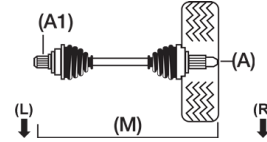

Ford

kW

VIN

Escort Cabriolet Mk7

1800D	Escort Cabriolet TD	Cab.	10/96-08/99	51	M	ALL	RVA			OJ-1686 A25, B56.5, C25, DABS-NOJ		BT-188 A22, B110, C89	

Escort Classic

1600	Escort Classic Zetec 16v	Hat.	10/98-07/00	66	M/A	AAL, ABL	L1E			OJ-1425 A25, B51, C30, DABS-NOJ		BT-4 A22, B103, C78	
1800D	Escort Classic TD	Est.	02/99-07/00	66	M	ANL	RFD, RFK			OJ-1403 A25, B56.5, C30, DABS-NOJ		BT-163 A23.5, B123, C90	
1800D	Escort Classic TD	Hat.	10/98-07/00	66	M	AAL, ABL	RFD, RFK			OJ-1403 A25, B56.5, C30, DABS-NOJ		BT-163 A23.5, B123, C90	

Escort ClassicTurnier

1600	Escort ClassicTurnier 16v	Est.	02/99-07/00	66	M/A	ANL	L1E			OJ-1425 A25, B51, C30, DABS-NOJ		BT-4 A22, B103, C78	

Escort Mk3

1100	Escort	Hat.	09/80-08/83	40	M	GAA	GMA, GLB, GSG			OJ-1338 A23, B50, C20, D-NR	IJ-6039 A1-23, B40, C20	BT-28 A19, B120, C63	BT-TBA A, B, C
1100	Escort	Hat.	08/83-12/85	37	M/A	GAA	GSE			OJ-1338 A23, B50, C20, D-NR		BT-28 A19, B120, C63	
1300	Escort	Est.	03/81-12/95	51	M	AWA	JPA			OJ-1337 A23, B54.8, C22, DABS-NOJ	IJ-6032 A1-23, B40, C22	BT-4 A22, B103, C78	
1300	Escort	Hat.	08/80-12/85	51	M	GAA	JLA, JPA, JBB			OJ-1337 A23, B54.8, C22, DABS-NOJ	IJ-6032 A1-23, B40, C22	BT-4 A22, B103, C78	
1600	Escort	Est.	09/80-12/85	58	M/A	AWA	LP1, LPA			OJ-1337 A23, B54.8, C22, DABS-NOJ	IJ-6032 A1-23, B40, C22	BT-4 A22, B103, C78	
1600	Escort	Hat.	09/80-12/85	58	M/A	GAA	LP1, LPA			OJ-1337 A23, B54.8, C22, DABS-NOJ	IJ-6032 A1-23, B40, C22	BT-4 A22, B103, C78	
1600	Escort	Hat.	09/80-12/85	71	M/A	GAA	LUA			OJ-1337 A23, B54.8, C22, DABS-NOJ		BT-4 A22, B103, C78	
1600	Escort XR3i	Hat.	09/80-12/85	77	M/A	GAA	LR1, LRA			OJ-1337 A23, B54.8, C22, DABS-NOJ		BT-4 A22, B103, C78	
1600D	Escort	Est.	02/84-12/85	40	M	AWA, GAA	LTA			OJ-1337 A23, B54.8, C22, DABS-NOJ		BT-4 A22, B103, C78	
1600D	Escort	Hat.	02/84-12/85	40	M	GAA	LTA			OJ-1337 A23, B54.8, C22, DABS-NOJ		BT-4 A22, B103, C78	

Escort Mk4

1100	Escort	Hat.	10/88-07/90	37	M	AWF, GAF, ABFT	GSG			OJ-1337 A23, B54.8, C22, DABS-NOJ	IJ-6036 A1-23, B40, C22	BT-4 A22, B103, C78	BT-TBA A, B, C
1300	Escort	Est., Hat.	01/86-07/90	44	M	ABFT,AWF,AVF,GA F	JBB,JLA, JLB			OJ-1338 A23, B50, C20, D-NR	IJ-6039 A1-23, B40, C20	BT-28 A19, B120, C63	BT-TBA A, B, C